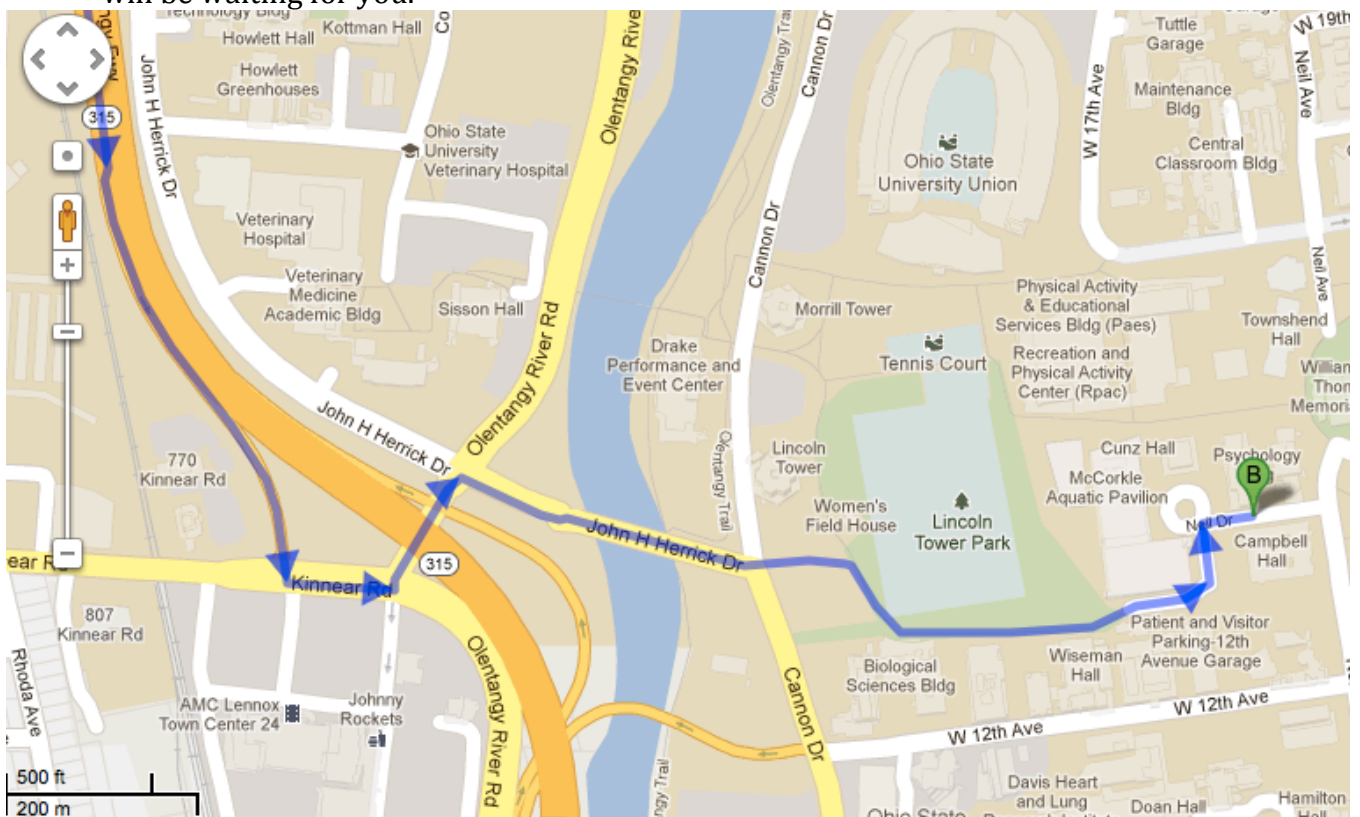

Directions to the OSU Developmental Language and Cognition Lab

If you're coming from North of the university (Dublin, Upper Arlington, etc.):

- 1) Get on **OH-315 South**.
- 2) Take the **Kinnear Road exit** toward **Olentangy River Road**.
- 3) Turn **left** onto **Kinnear Road**.
- 4) Take the **1st left** onto **Olentangy River Road**.
- 5) Take the **1st right** onto **John H Herrick Drive**.
- 6) Turn **left** onto **Neil Drive**.
- 7) Turn **right** at the parking circle to stay on Neil Drive.
- 8) The parking spot will be on the right side of the street, where a lab member will be waiting for you.

If you're coming from South of the University (German Village, Grove City, etc.)

- 1) Get on **OH-315 North**
- 2) Take the **exit** toward **Medical Center Drive/King Avenue**.
- 3) Turn **left** onto **Cannon Drive**.
- 4) Turn **right** onto **John H Herrick Drive**.
- 5) Turn **left** onto **Neil Drive**.
- 6) Turn **right** at the parking circle to stay on Neil Drive.
- 7) The parking spot will be on the right side of the street, where a lab member will be waiting for you.